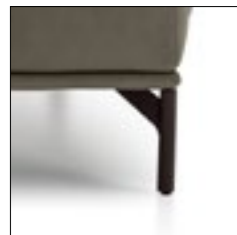

Piede in metallo // Metal legs