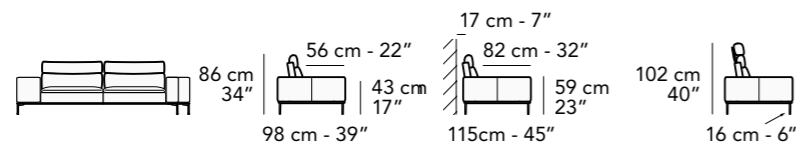

# Pacific Square

Design Application n° 008642821-0018

frontale - front

laterale - depth