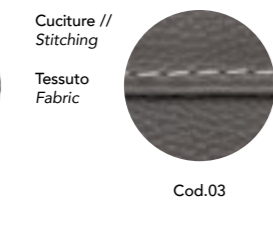

Cuciture // Stitching
Velluto
Velvet

Cuciture // Stitching
Tessuto
Fabric

Cod.03